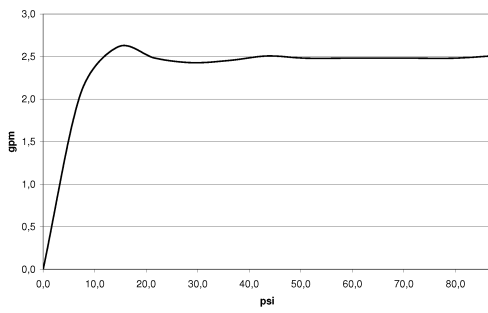

**WATER FALL Cascade spout with individual jets for wall mounting - Light Gold**

IMO

13 425 979

- 22mm projection
- PEARLSTREAM
- plate 240 mm x 60 mm
- connection 1/2", for shortening
- plug-link mounting
- Max. flow rate 9.5 l/min (at 3 bar)

**Recommended miscellaneous**

- Concealed wall elbow -**
- min. recess depth 90 mm
  - max. recess depth 163 mm

35 085 970 90

**Recommended miscellaneous**

- Concealed wall elbow -**
- min. recess depth 90 mm
  - max. recess depth 163 mm

35 085 970 90

13 425 979

mm [inches]

**Flow rate chart**

**Trajectory diagram**

**Certificates**

LGA\_19935.

13 425 979