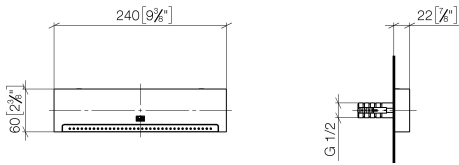

**WATER FALL Cascade spout with individual jets for wall mounting - Light Gold**

IMO

13 425 979

- 22mm projection
- PEARLSTREAM
- plate 240 mm x 60 mm
- connection 1/2", for shortening
- plug-link mounting
- Max. flow rate 9.5 l/min (at 3 bar)

**Recommended miscellaneous**

- Concealed wall elbow -**
- min. recess depth 90 mm
  - max. recess depth 163 mm

35 085 970 90

**Recommended miscellaneous**

- Concealed wall elbow -**
- min. recess depth 90 mm
  - max. recess depth 163 mm

35 085 970 90

13 425 979

mm [inches]

**Flow rate chart**

**Trajectory diagram**

**Certificates**

LGA\_19935.

13 425 979